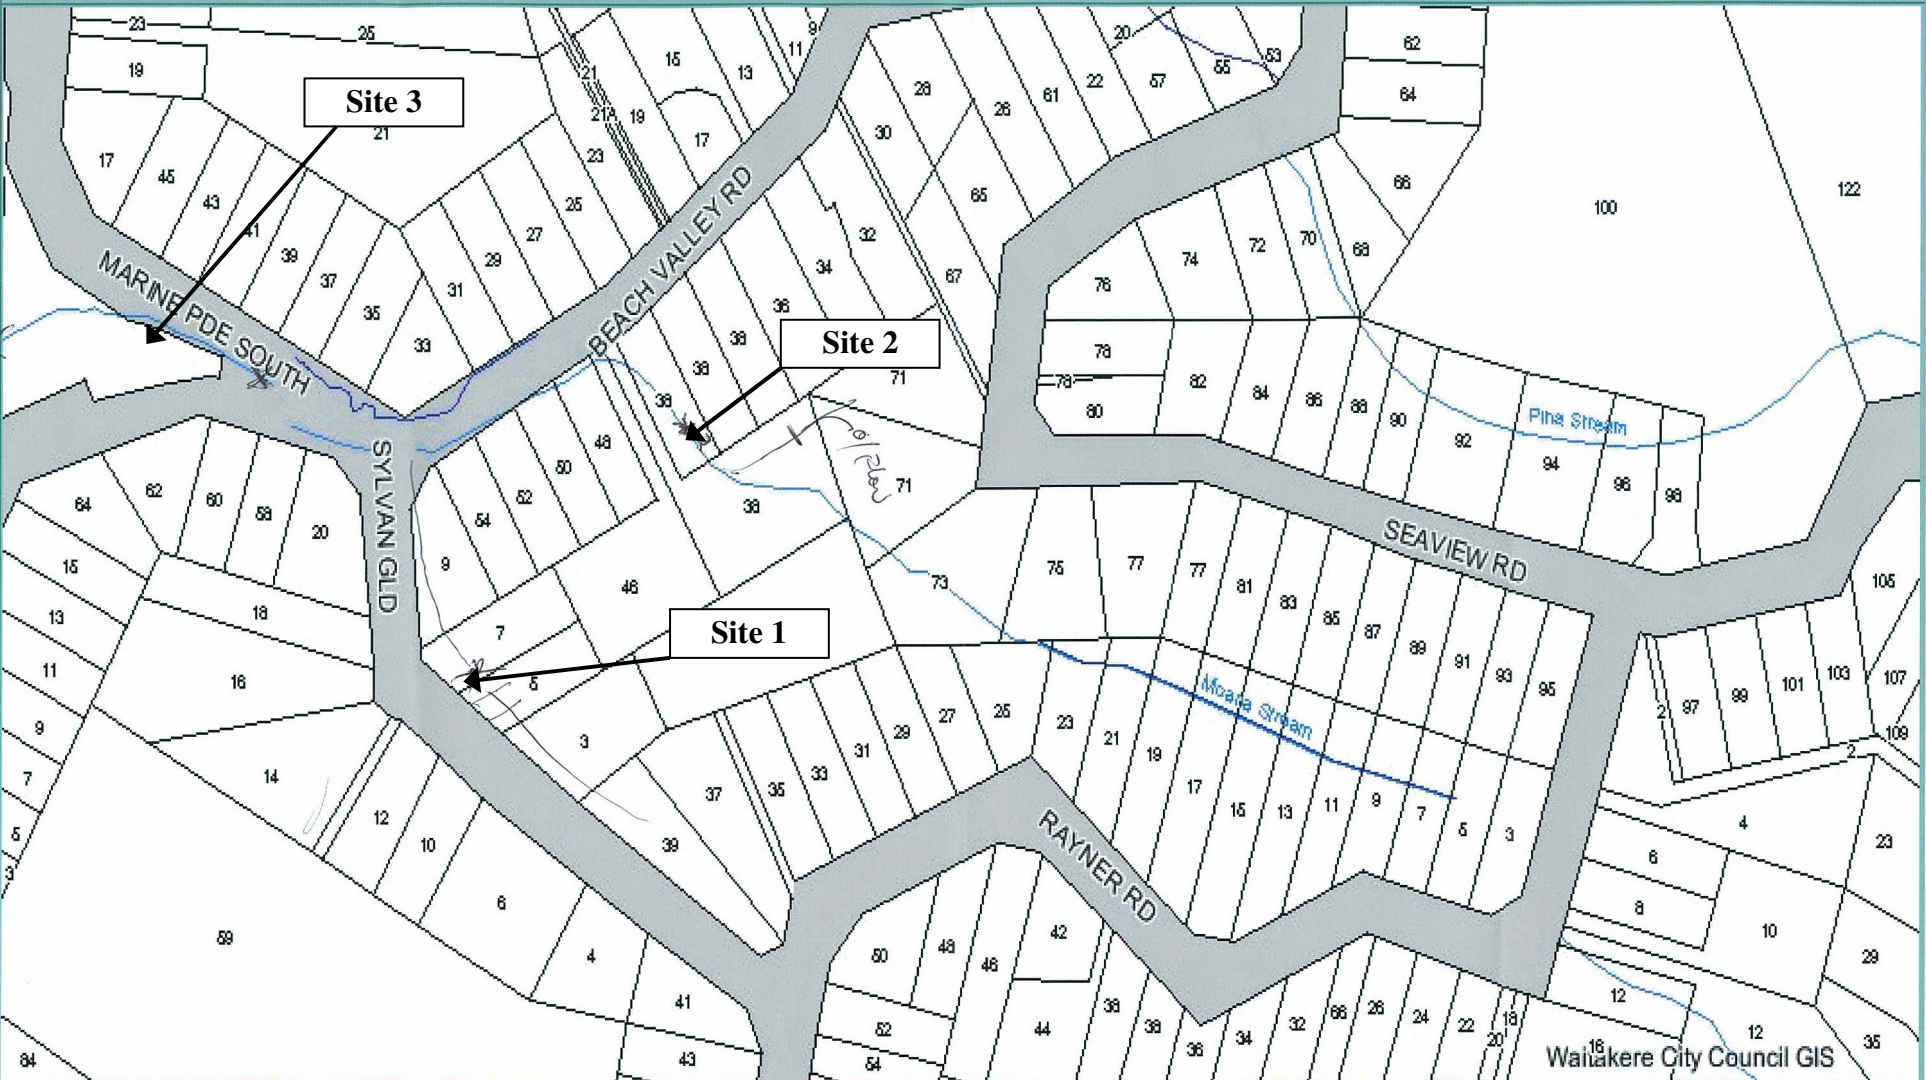

Property [dropdown menu]

Click this tool then click or drag a box on the map to zoom out

? 60 1,730,816.74
5,908,993.70

Scale = 1:3,000

150 Metres

Zoom to 1000

Waitakere City Council GIS